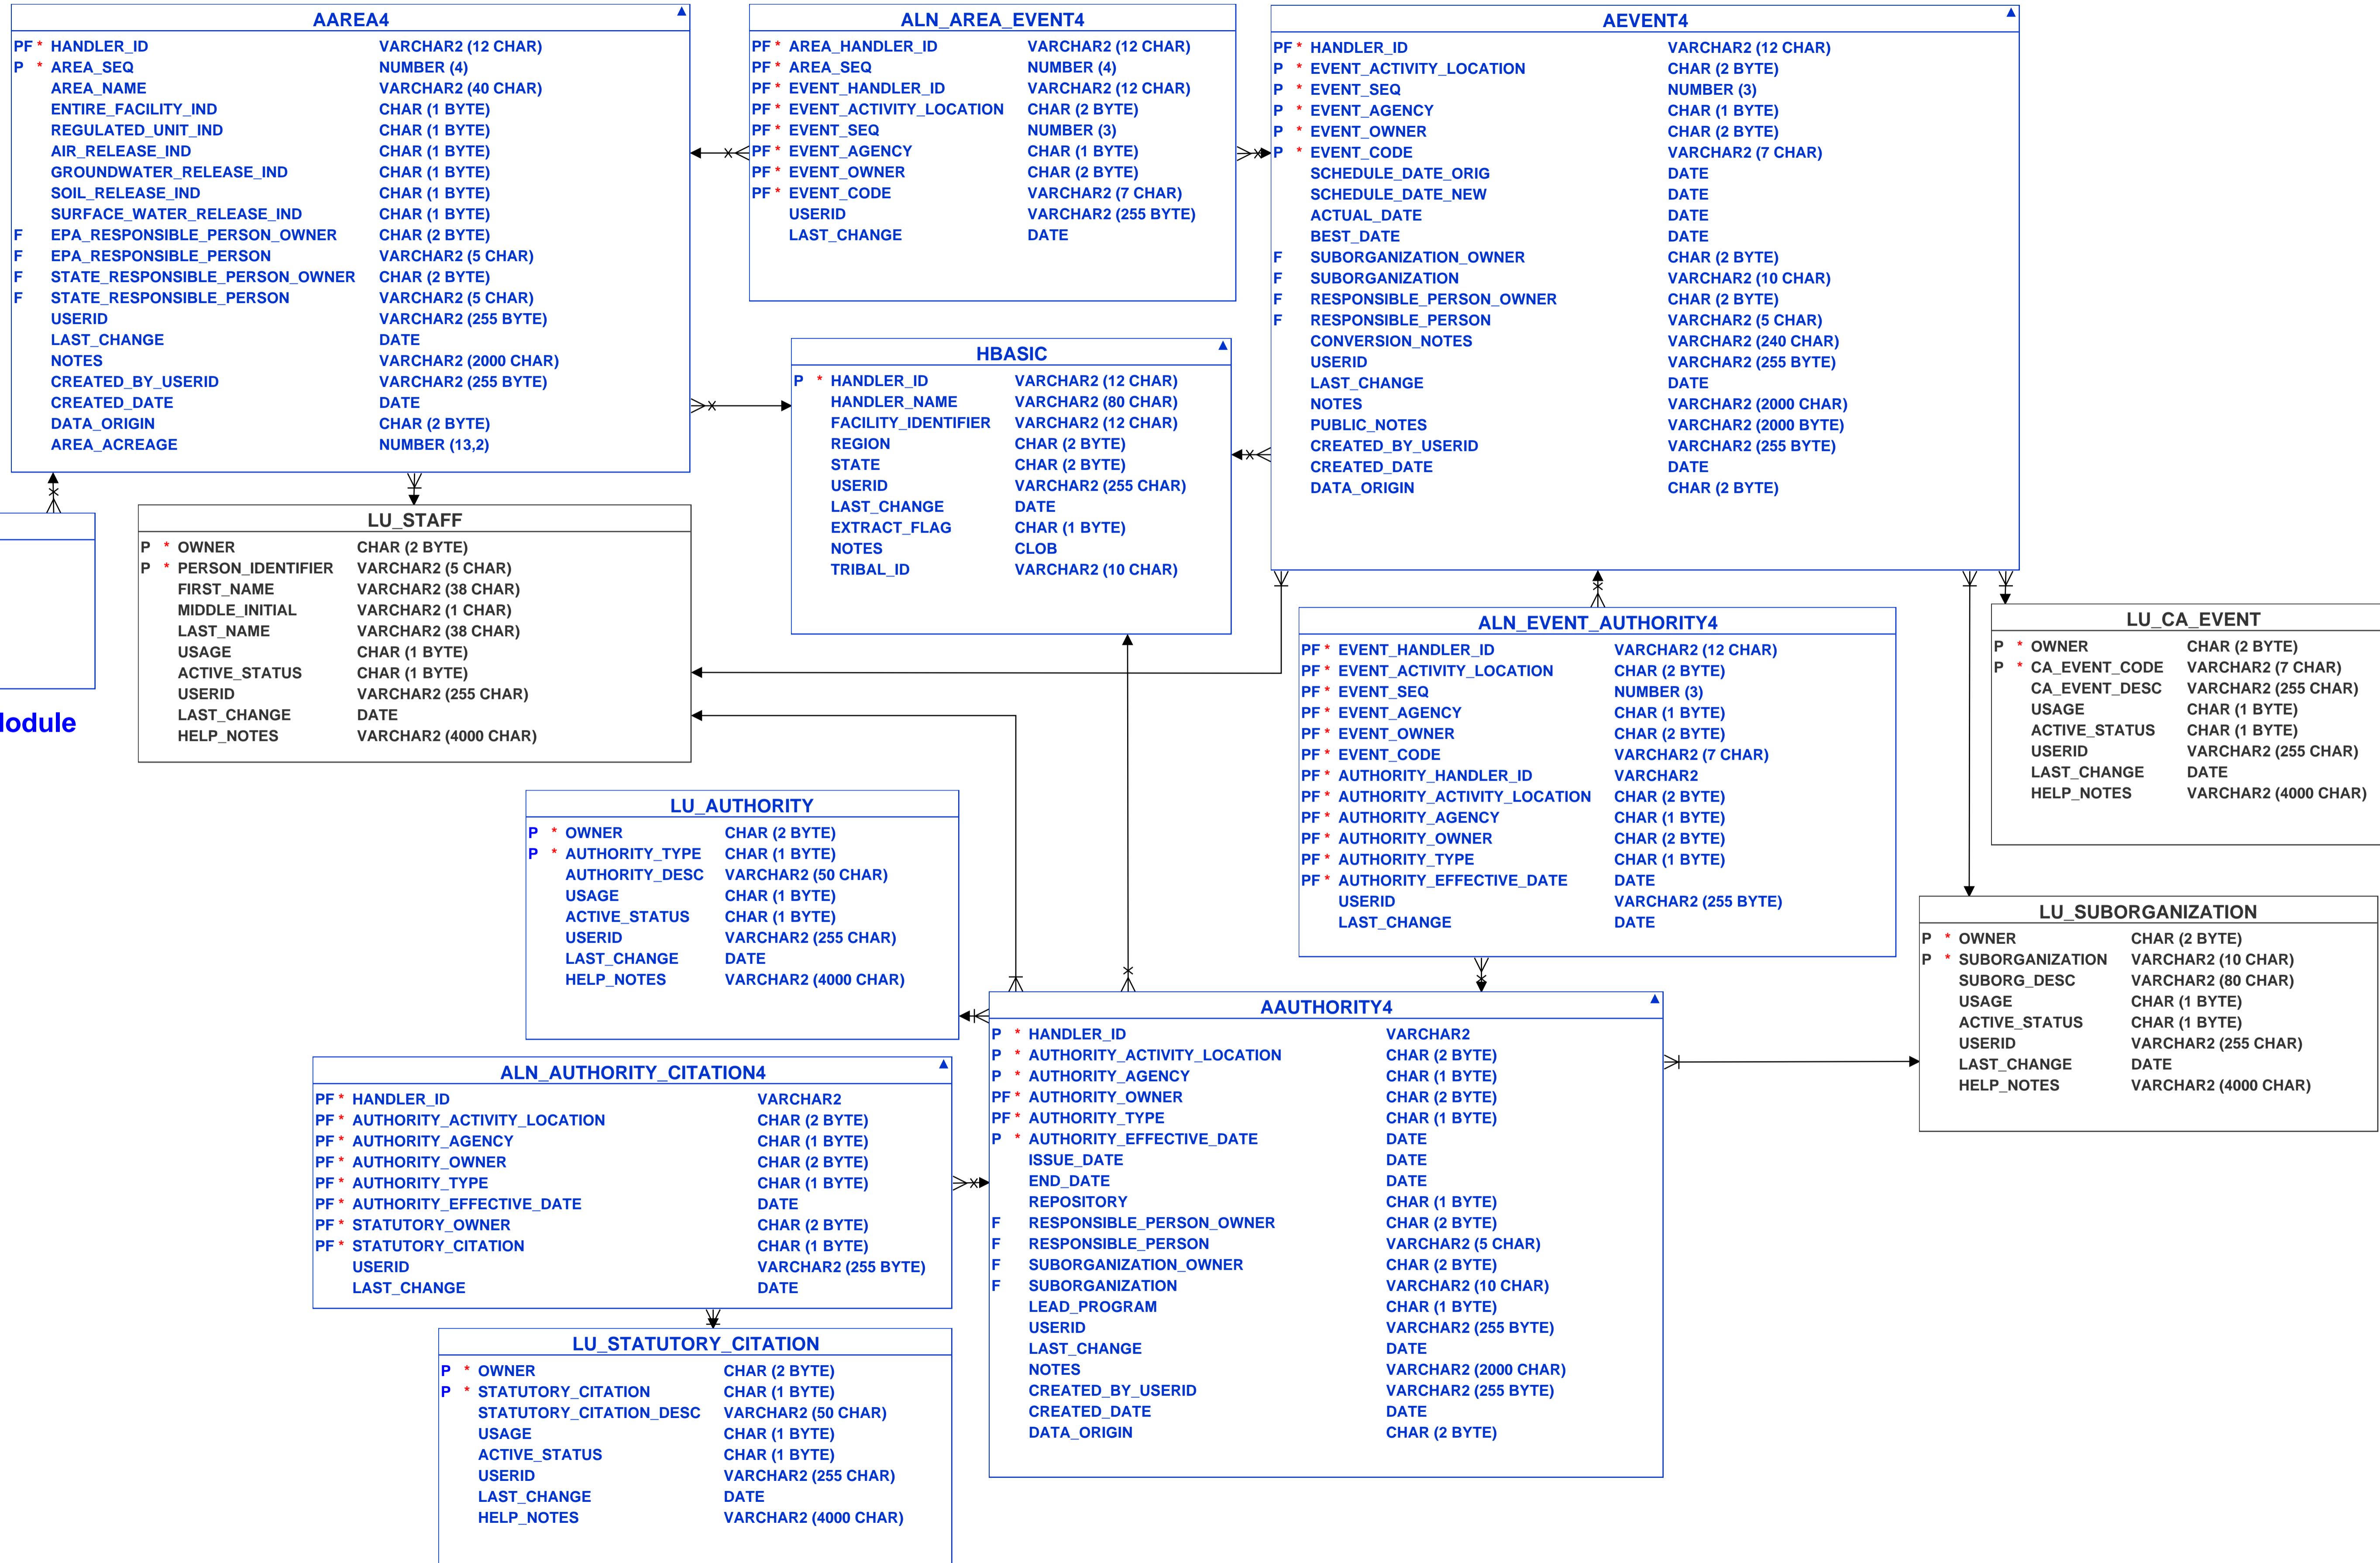

Corrective Action

Links to PUNIT4 in the Permitting Module

* = Non-Null Values

Gray = Implementer Defined